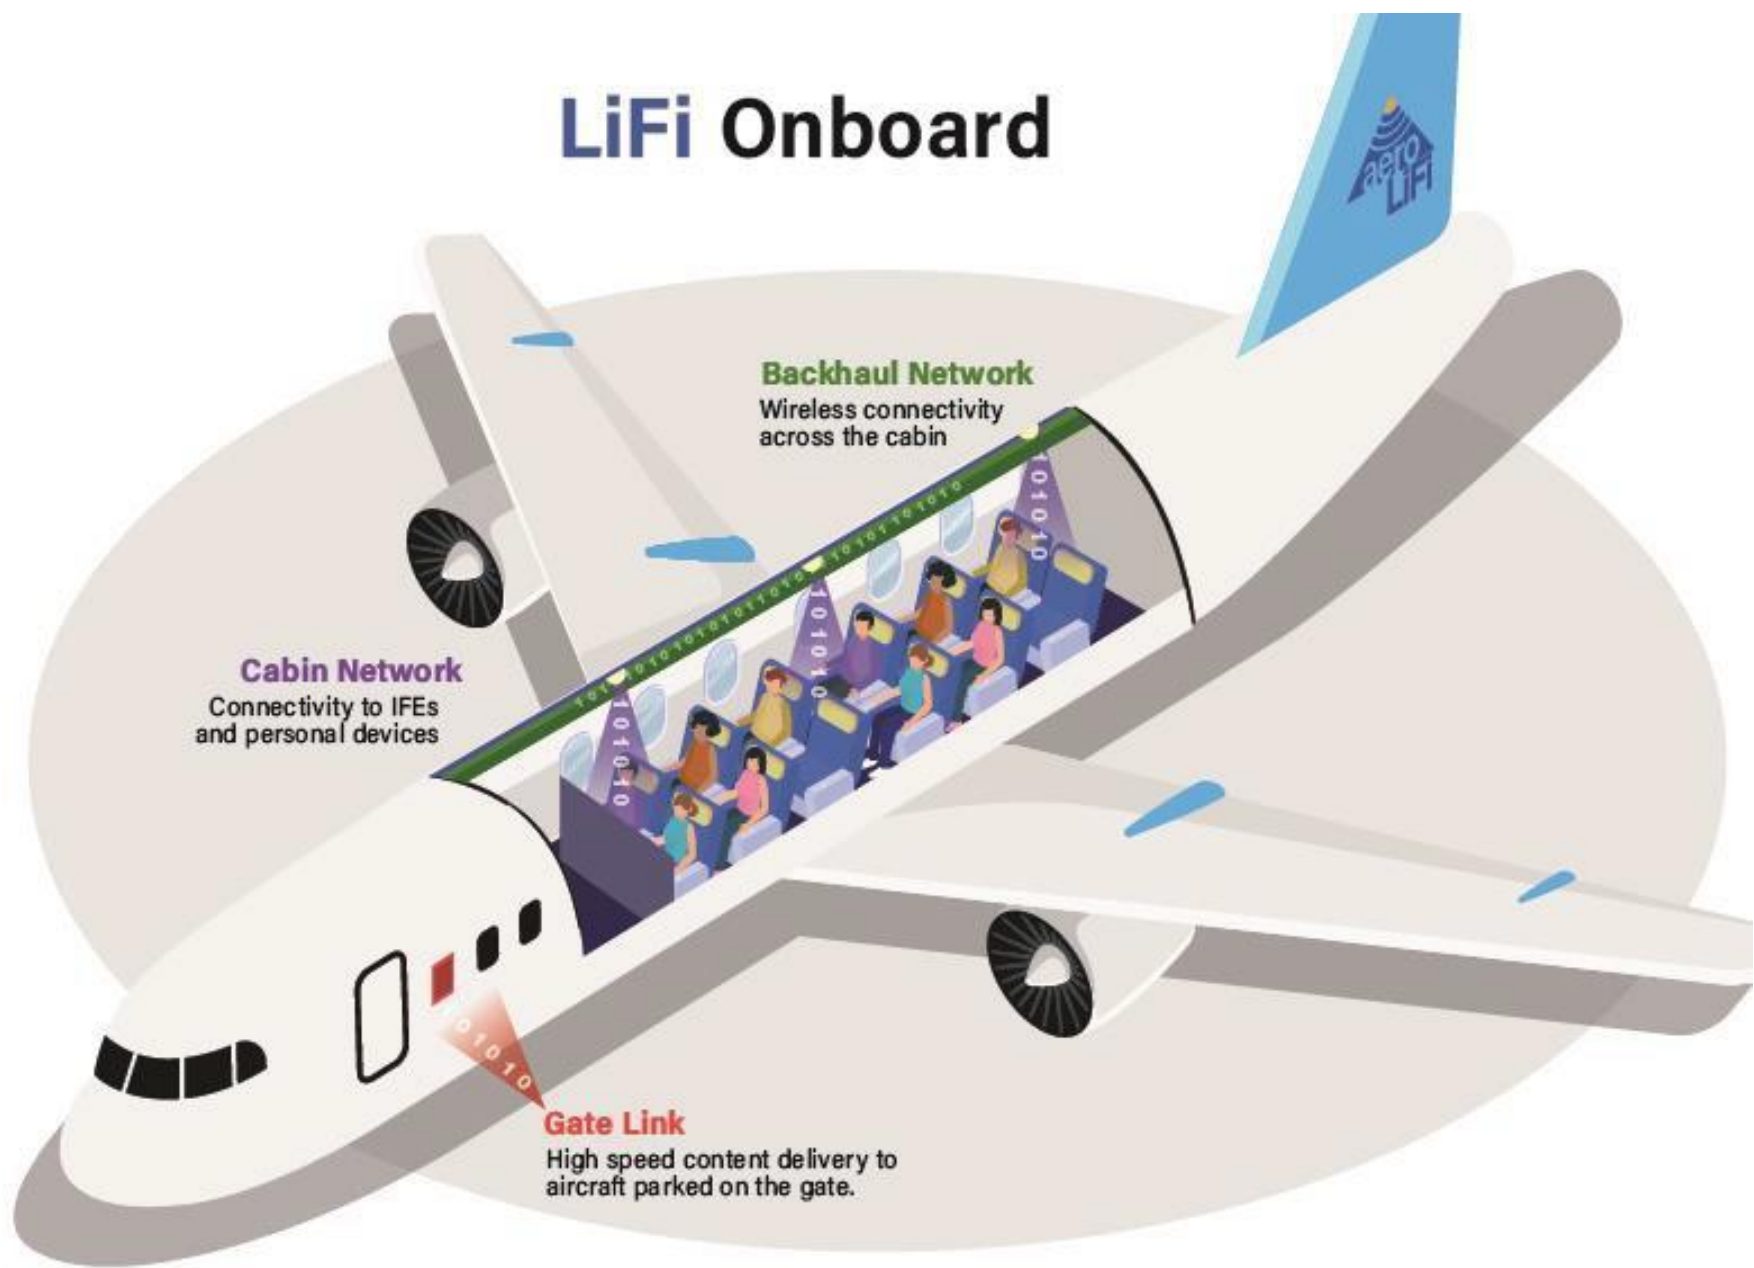

LiFi Onboard

Cabin Network

- Connectivity using built-in cabin lighting
- Single LiFi receiver provides connectivity for multiple IFEs and seat rows
- Effortless out-of-the-box LiFi connectivity for personal devices (Android, iOS or others)

Backhaul Network

- Wireless connectivity across the cabin
- Eliminate cable clutter throughout the aircraft
- Less network maintenance costs and weight reduction

Gate Link

- High-speed wireless content delivery
- Automatic content delivery upon aircraft parking
- Reduced maintenance costs and cabling

Get Ready for Revolutionary Cabin Technology!

Embark on a journey into the world of high-speed wireless connectivity in the cabin with our cutting-edge LiFi solutions. We offer the perfect momentum to propel you into a seamless and connected future.