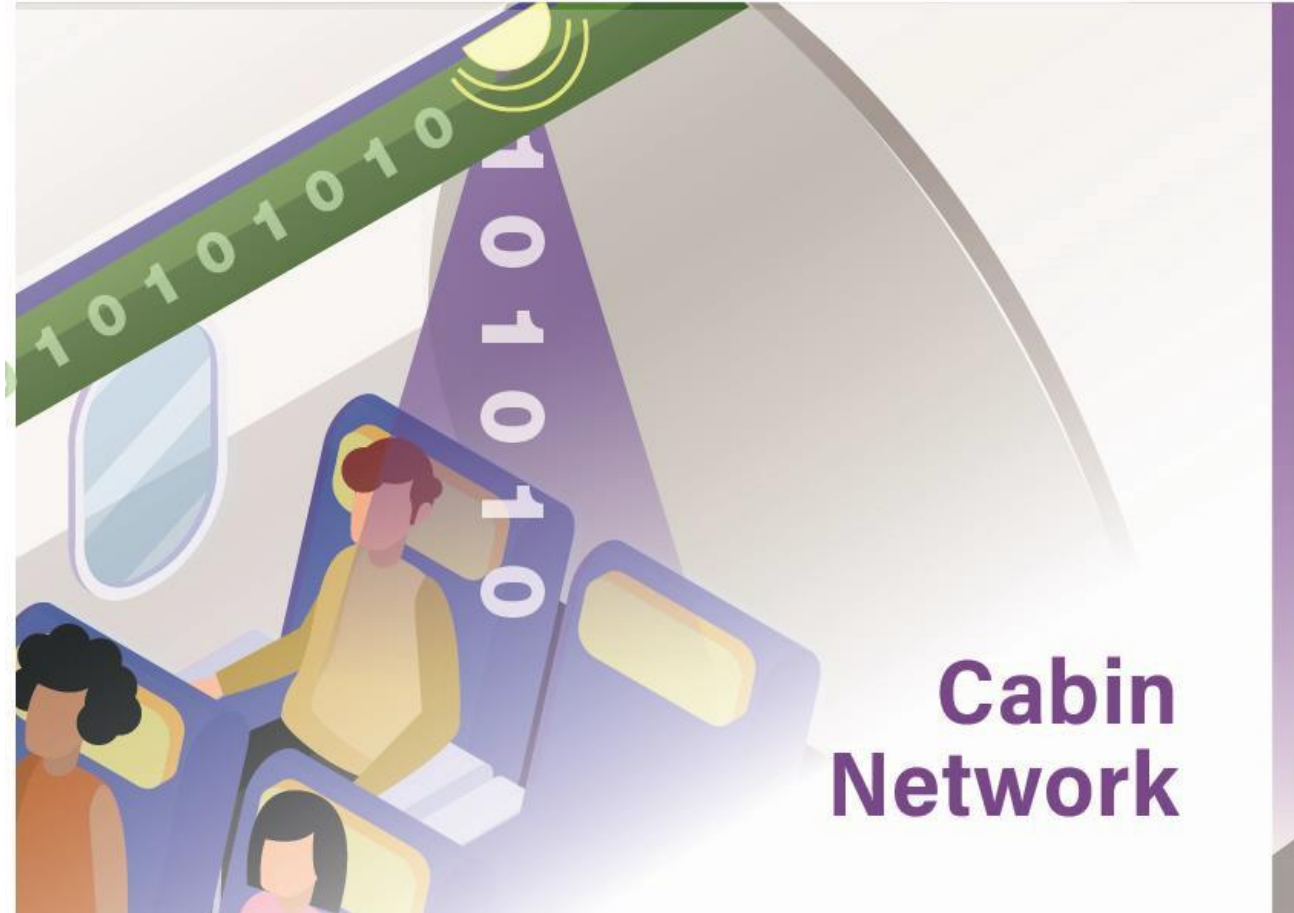

LiFi Onboard

Cabin Network

- Connectivity using built-in cabin lighting
- Single LiFi receiver provides connectivity for multiple IFEs and seat rows
- Effortless out-of-the-box LiFi connectivity for personal devices (Android, iOS or others)

Backhaul Network

- Wireless connectivity across the cabin
- Eliminate cable clutter throughout the aircraft
- Less network maintenance costs and weight reduction

Gate Link

- High-speed wireless content delivery
- Automatic content delivery upon aircraft parking
- Reduced maintenance costs and cabling

Get Ready for Revolutionary Cabin Technology!

Embark on a journey into the world of high-speed wireless connectivity in the cabin with our cutting-edge LiFi solutions. We offer the perfect momentum to propel you into a seamless and connected future.